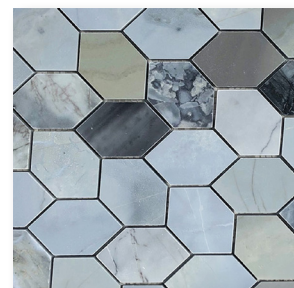

*Statuario W/ Carrara  
Hex in Hex Mosaic*

*Carrara/Bardiglio  
Statuario Parquet Mosaic*

*Carrara/Black/Statuario  
Parquet Mosaic*

*Wooden Crystal  
Parquet Mosaic*

*Wood White/Black/Wood  
Brown Parquet Mosaic*

*Bardiglio/Thassos/  
Carrara Wheel Mosaic*

*Statuario/Thassos/  
Carrara Wheel Mosaic*

*Thassos/Ming/Celeste  
Wheel Mosaic*

*Carrara/Thassos/  
Mugwort Turtle Mosaic*

*Wooden Crystal Turtle  
Mosaic*

*Carrara Turtle Mosaic*

*Sally Blue Turtle  
Mosaic*