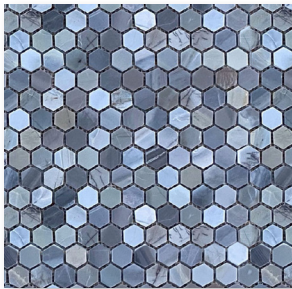

*Sally Blue Hexagon
Mosaic*