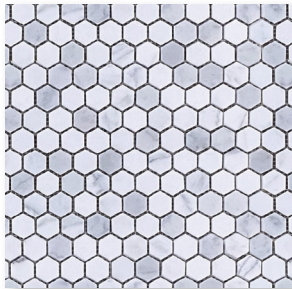

## Sizes

*Bardiglio/Thassos/  
Carrara Hexagon Mosaic*

*Sally Blue Hexagon  
Mosaic*

*Statuario/Carrara/  
Thassos Hexagon Mosaic*

*Thassos/Ming/ Celeste  
Hexagon Mosaic*

*Carrara W/ Mugwort  
Hex in Hex Mosaic*

*Statuario W/ Carrara  
Hex in Hex Mosaic*

*Carrara/Bardiglio  
Statuario Parquet Mosaic*

*Carrara/Black/Statuario  
Parquet Mosaic*

*Wooden Crystal  
Parquet Mosaic*

*Wood White/Black/Wood  
Brown Parquet Mosaic*