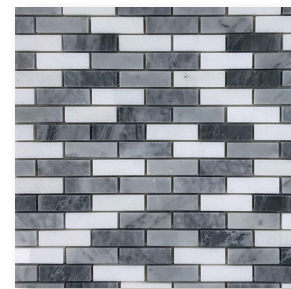

## Sizes

*5/8" Bardiglio/Thassos/  
Carrara Mosaic*

*5/8" Sally Blue Mosaic*

*5/8" Statuario/Carrara/  
Thassos Mosaic*

*5/8" Thassos/Ming/  
Celeste Mosaic*

*Bardiglio/Thassos/  
Carrara Brick Mosaic*

*Sally Blue Brick Mosaic*