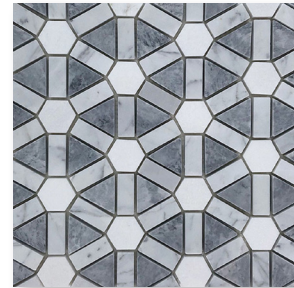

*Bardiglio/Thassos/
Carrara Wheel Mosaic*