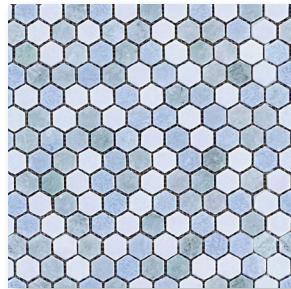

## Sizes

*Bardiglio/Thassos/  
Carrara Hexagon Mosaic*

*Sally Blue Hexagon  
Mosaic*

*Statuario/Carrara/  
Thassos Hexagon Mosaic*

*Thassos/Ming/ Celeste  
Hexagon Mosaic*

*Carrara W/ Mugwort  
Hex in Hex Mosaic*

*Statuario W/ Carrara  
Hex in Hex Mosaic*

*Carrara/Bardiglio  
Statuario Parquet Mosaic*

*Carrara/Black/Statuario  
Parquet Mosaic*

*Wooden Crystal  
Parquet Mosaic*

*Wood White/Black/Wood  
Brown Parquet Mosaic*