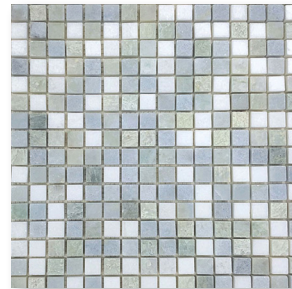

## Sizes

*5/8" Bardiglio/Thassos/  
Carrara Mosaic*

*5/8" Sally Blue Mosaic*

*5/8" Statuario/Carrara/  
Thassos Mosaic*

*5/8" Thassos/Ming/  
Celeste Mosaic*

*Bardiglio/Thassos/  
Carrara Brick Mosaic*

*Sally Blue Brick Mosaic*

## Sizes

**Sahara Blue 1" Hexagon Mosaic**

**Sahara Blue 2" Hexagon Mosaic**

**Sahara Blue 1"x3" Herringbone Mosaic**

**Sahara Blue 2"x6" Herringbone Mosaic**

**Sahara Blue 3"x12" Mosaic**

**Sahara Blue Basketweave Mosaic**