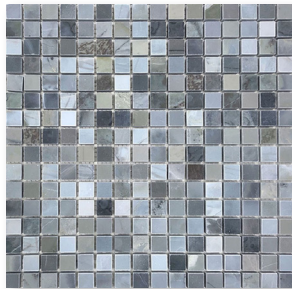

5/8" Sally Blue Mosaic