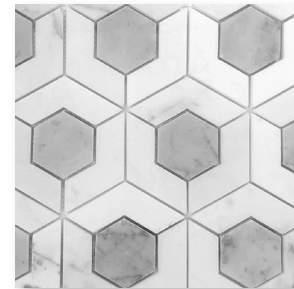

## Sizes

*Bardiglio/Thassos/  
Carrara Hexagon Mosaic*

*Sally Blue Hexagon  
Mosaic*

*Statuario/Carrara/  
Thassos Hexagon Mosaic*

*Thassos/Ming/ Celeste  
Hexagon Mosaic*

*Carrara W/ Mugwort  
Hex in Hex Mosaic*

*Statuario W/ Carrara  
Hex in Hex Mosaic*

*Carrara/Bardiglio  
Statuario Parquet Mosaic*

*Carrara/Black/Statuario  
Parquet Mosaic*

*Wooden Crystal  
Parquet Mosaic*

*Wood White/Black/Wood  
Brown Parquet Mosaic*