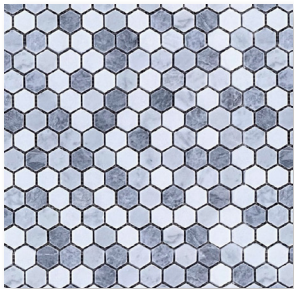

WELLSTONE

Sizes

*Bardiglio/Thassos/
Carrara Hexagon Mosaic*