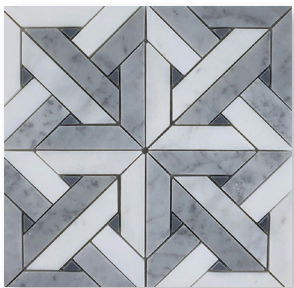

# WELLSTONE

## Sizes

*Bardiglio/Thassos/  
Carrara Hexagon Mosaic*

*Sally Blue Hexagon  
Mosaic*

*Statuario/Carrara/  
Thassos Hexagon Mosaic*

*Thassos/Ming/ Celeste  
Hexagon Mosaic*

*Carrara W/ Mugwort  
Hex in Hex Mosaic*

*Statuario W/ Carrara  
Hex in Hex Mosaic*

*Carrara/Bardiglio  
Statuario Parquet Mosaic*

*Carrara/Black/Statuario  
Parquet Mosaic*

*Wooden Crystal  
Parquet Mosaic*

*Wood White/Black/Wood  
Brown Parquet Mosaic*