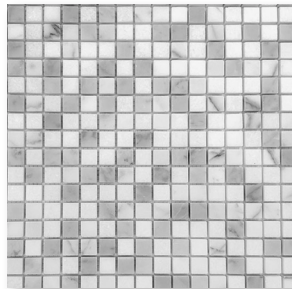

## Sizes

*5/8" Bardiglio/Thassos/  
Carrara Mosaic*

*5/8" Sally Blue Mosaic*

*5/8" Statuario/Carrara/  
Thassos Mosaic*

*5/8" Thassos/Ming/  
Celeste Mosaic*

*Bardiglio/Thassos/  
Carrara Brick Mosaic*

*Sally Blue Brick Mosaic*