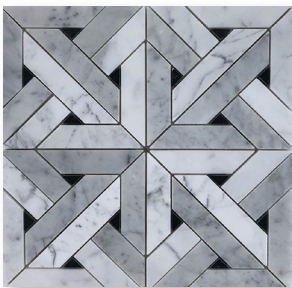

## Sizes

*Bardiglio/Thassos/  
Carrara Hexagon Mosaic*

*Sally Blue Hexagon  
Mosaic*

*Statuario/Carrara/  
Thassos Hexagon Mosaic*

*Thassos/Ming/ Celeste  
Hexagon Mosaic*

*Carrara W/ Mugwort  
Hex in Hex Mosaic*

*Statuario W/ Carrara  
Hex in Hex Mosaic*

*Carrara/Bardiglio  
Statuario Parquet Mosaic*

*Carrara/Black/Statuario  
Parquet Mosaic*

*Wooden Crystal  
Parquet Mosaic*

*Wood White/Black/Wood  
Brown Parquet Mosaic*