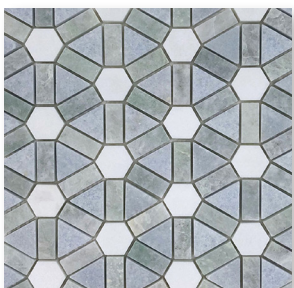

Sahara Blue 1" Hexagon Mosaic

*Thassos/Ming/Celeste
Wheel Mosaic*