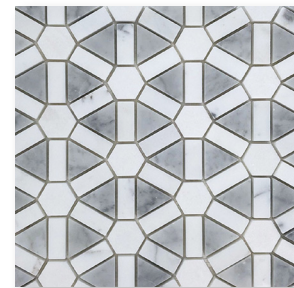

*Statuario/Thassos/
Carrara Wheel Mosaic*