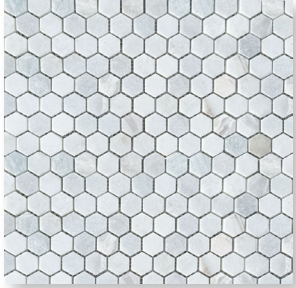

WELLSTONE

Sizes

Sahara Blue 1" Hexagon Mosaic